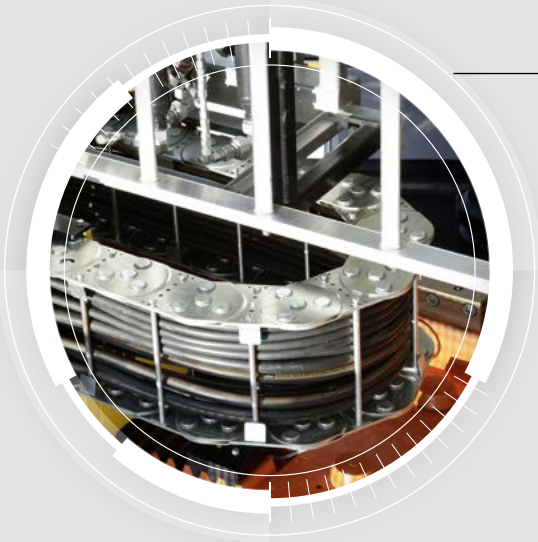

# HEAVY DUTY CABLE CARRIERS FOR OIL & GAS, MINING AND DRILLING

**KABELSCHLEPP**

TSUBAKI KABELSCHLEPP

Pipe handling

Platform rig  
module skidding