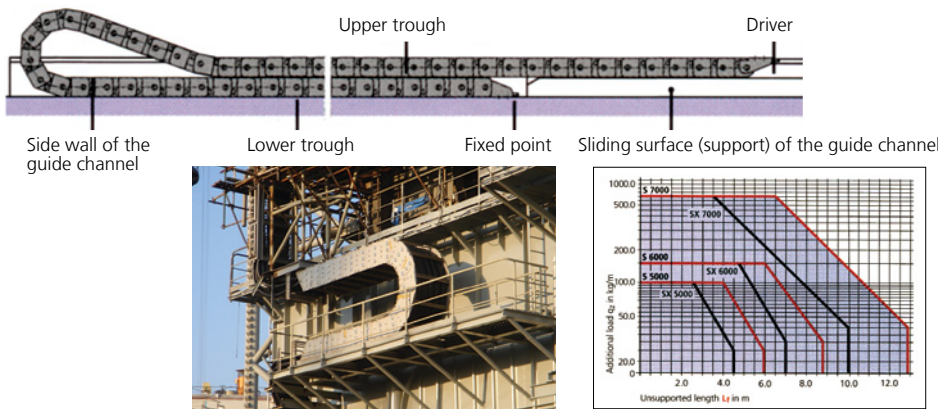

Land rig skidding

TOP DRIVE

Xmas tree transport

Jackups

Personnel and Service Bridges

BOP Handling

What we build . . .

We specialize in **Carrier Track** also called **Drag Chain**, for hose and cable management. Our products are often designed to specification, or based on a wide range of standard product options, but always customized to individual requirements. We deliver any size, from millimeters to meters. We use all industry relevant steel and plastic materials, and follow all industry relevant specifications. We manufacture and deliver fully assembled packages ready for installation or modules for convenient handling and installation on site. All of this can include cable and hose packages, guide channels, support trays and any other necessary accessories. We also offer specific cable and hose management solutions for equipment such as cranes, hoists and lifts.