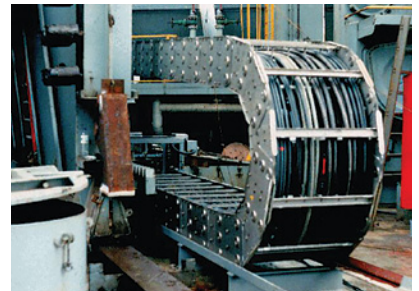

Land rig skidding

TOP DRIVE

Xmas tree transport

Jackups

Personnel and Service Bridges

BOP Handling

What we build . . .

We specialize in **Carrier Track** also called **Drag Chain**, for hose and cable management. Our products are often designed to specification, or based on a wide range of standard product options, but always customized to individual requirements. We deliver any size, from millimeters to meters. We use all industry relevant steel and plastic materials, and follow all industry relevant specifications. We manufacture and deliver fully assembled packages ready for installation or modules for convenient handling and installation on site. All of this can include cable and hose packages, guide channels, support trays and any other necessary accessories. We also offer specific cable and hose management solutions for equipment such as cranes, hoists and lifts.