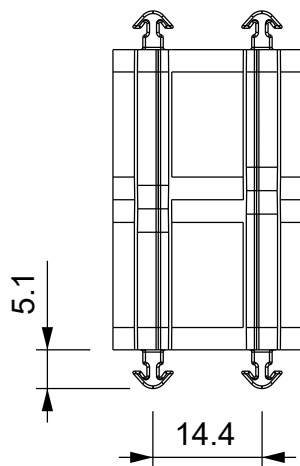

A

B

C

D

Black color version:
SPG K0B - 1731022400

ATEX version:
SPG K0GA - 1731322300
SPG K0BA - 1731322400

Flammability: UL94-V0, self-extinguishing
Temperature: -40°C ... +110°C
Properties: halogen-free, silicone-free
Material: thermoplastic elastomer (TPE)

IP66

NEMA
12, 4X

UL TYPE
12, 4X

Codice / Code

1731022300

Descrizione / Description

SPG K0G

Rev.

004

Materiale / Material

TPE

Colore / Color

Grey

Peso / Weight (g)

-

Unità di misura / Measure units

mm

Formato / Format

A4

Scala / Scale

1:1

UNI-ISO
2768-mK