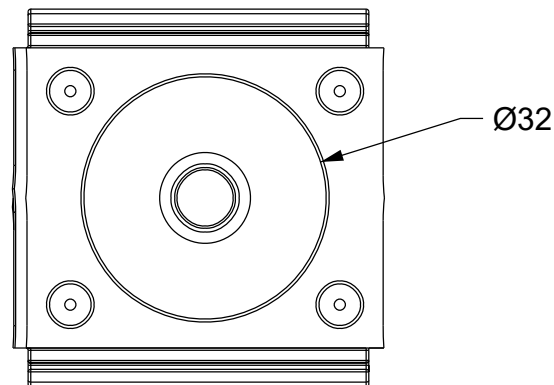

A

B

C

D

Black color version:
SPG K0B - 1731022400

ATEX version:
SPG K0GA - 1731322300
SPG K0BA - 1731322400

Flammability: UL94-V0, self-extinguishing
Temperature: -40°C ... +110°C
Properties: halogen-free, silicone-free
Material: thermoplastic elastomer (TPE)

IP66

NEMA
12, 4X

UL TYPE
12, 4X

Codice / Code

1731022300

Descrizione / Description

SPG K0G

Rev.

004

Materiale / Material

TPE

Colore / Color

Grey

Peso / Weight (g)

-

Unità di misura / Measure units

mm

Formato / Format

A4

Scala / Scale

1:1

UNI-ISO
2768-mK