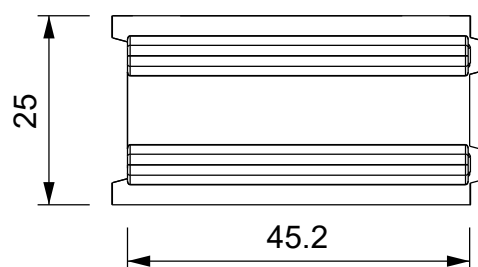

A

B

C

D

Black color version:
SPG K0B - 1731022400

ATEX version:
SPG K0GA - 1731322300
SPG K0BA - 1731322400

Flammability: UL94-V0, self-extinguishing
Temperature: -40°C ... +110°C
Properties: halogen-free, silicone-free
Material: thermoplastic elastomer (TPE)

IP66

NEMA
12, 4X

UL TYPE
12, 4X

Codice / Code

1731022300

Descrizione / Description

SPG K0G

Rev.

004

Materiale / Material

TPE

Colore / Color

Grey

Peso / Weight (g)

-

Unità di misura / Measure units

mm

Formato / Format

A4

Scala / Scale

1:1

UNI-ISO
2768-mK