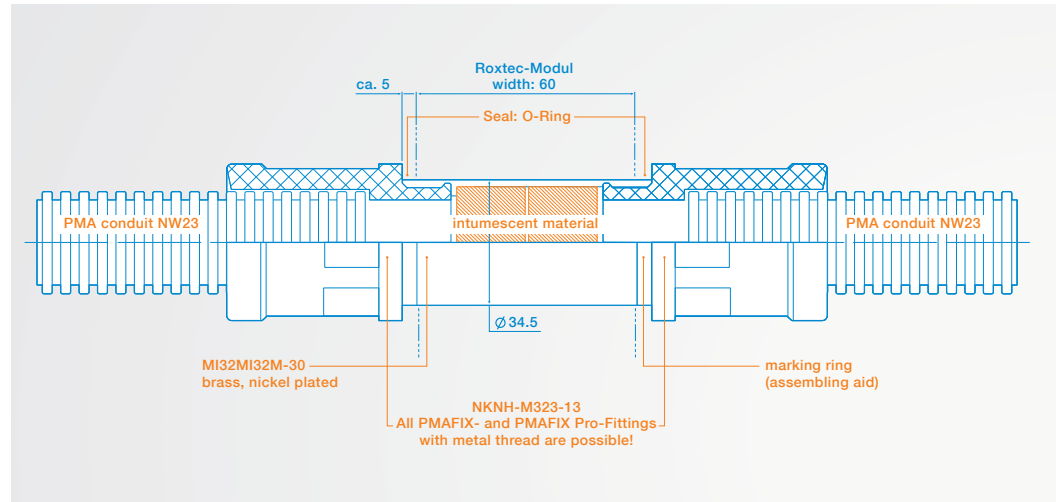

PMA fire barrier solution with wall transit

60mm Roxtec compact Modules with PMA combinations

The second Fire barrier solution consists of a 60mm PMA fire barrier adapter designed to be used in Roxtec regular modules, installed in Roxtec S-, SF- and G frames or in customized frames, achieving an E60 rating according to EN 45545-3.

Roxtec Regular Modules 60mm					Conduit sizes	PMA combinations				
RM 30 (Ø10 - 25mm)	RM 40 (Ø21,5 - 34,5mm)	RM 60 (Ø28 - 54mm)	RM 80 (Ø48 - 71mm)	RM 90 (Ø48 - 71mm)		Fitting and Conduit *				
						PMAFIX IP68	PMAFIX IP68GT	Conduit	PMAFIX Pro	Conduit
MI20MI20M-60 (Ø 22,5mm)					NW 12	NVNV-M202-10 NWWW-M202-10 NVNZ-M202S/Px NVNZ-M202S-10	NVNV-M202GT-10 NWWW-M202GT-10 NVNZ-M202GT/Px NVNZ-M202GT-10	VAMT-12B VAMLT-12B	NKNH-M202-10 NKBH-M202-10 NKAH-M202-10 NKNZ-M202/Px NKNZ-M202S-10	PCST-12B PCSLT-12B
	MI-5MI25M-60 (Ø 27,5mm)				NW 17	NVNV-M257-11 NVBV-M257-11 NVAV-M257-11 NVNZ-M257S/Px NVNZ-M257S-11	NVNV-M257GT-11 NVBV-M257GT-11 NVAV-M257GT-11 NVNZ-M257GT/Px NVNZ-M257GT-11	VAMG-17B VAMLG-17B	NKNH-M257-11 NKBH-M257-11 NKAH-M257-11 NKNZ-M257/Px NKNZ-M257S-11	PCSG-17B PCSLG-17B
	MI32MI32M-60 (Ø 34,5mm)				NW23	NVNV-M323-13 NVBV-M323-13 NVAV-M323-13 NVNZ-M323S/Px NVNZ-M323S-13	NVNV-M323GT-13 NVBV-M323GT-13 NVAV-M323GT-13 NVNZ-M323GT/Px NVNZ-M323GT-13	VAMG-23B VAMLG-23B	NKNH-M323-13 NKBH-M323-13 NKAH-M323-13 NKNZ-M323/Px NKNZ-M323S-13	PCSG-23B PCSLG-23B
		MI0MI40M-60 (Ø 42,5mm)			NW 29	NVNV-M409-13 NVBV-M409-13 NVAV-M409-13 NVNZ-M409S/Px NVNZ-M409S-13	NVNV-M409GT-13 NVBV-M409GT-13 NVAV-M409GT-13 NVNZ-M409GT/Px NVNZ-M409GT-13	VAMG-29B VAMLG-29B	NKNH-M409-13 NKBH-M409-13 NKAH-M409-13 NKNZ-M409/Px NKNZ-M409S-13	PCSG-29B PCSLG-29B
		MI50MI50M-60 (Ø 53mm)			NW 36	NVNV-M506-14 NVBV-M506-14 NVAV-M506-14 NVNZ-M506S/Px NVNZ-M506S-14	NVNV-M506GT-14 NVBV-M506GT-14 NVAV-M506GT-14 NVNZ-M506GT/Px NVNZ-M506GT-14	VAMG-36B VAMLG-36B	NKNH-M506-14 NKBH-M506-14 NKAH-M506-14 NKNZ-M506/Px NKNZ-M506S-14	PCSG-36B PCSLG-36B
			MI63MI63M-60 (Ø 66mm)		NW 48	NVNV-M638-14 NVBV-M638-14 NWWW-M638-14 NVAV-M638-14 NVNZ-M638S/Px NVNZ-M638S-14	NVNV-M638GT-14 NVBV-M638GT-14 NWWW-M638GT-14 NVAV-M638GT-14 NVNZ-M638GT/Px NVNZ-M638GT-14	VAMG-48B VAMLG-48B	NKNH-M638-14 NKBH-M638-14 NKAH-M638-14 NKNZ-M638/Px NKNZ-M638S-14	PCSG-48B PCSLG-48B