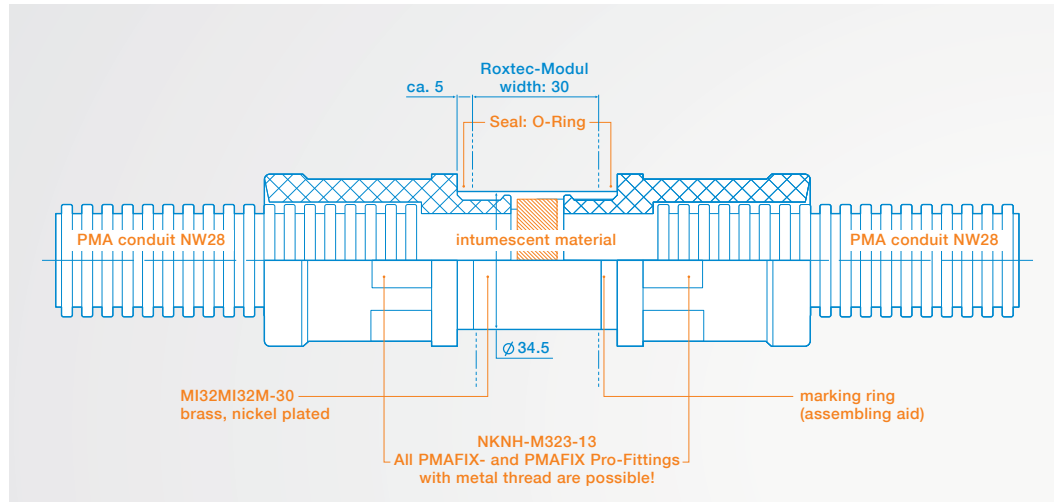

# PMA fire barrier solution with wall transit

## 30mm Roxtec compact Modules with PMA combinations

The first Fire barrier solution consists of a 30mm PMA fire barrier adapter designed to be used in Roxtec compact modules installed in versions of Roxtec compact frames, achieving an E30 rating according to EN 45545-3.

## 60mm Roxtec compact Modules with PMA combinations

The second Fire barrier solution consists of a 60mm PMA fire barrier adapter designed to be used in Roxtec regular modules, installed in Roxtec S-, SF- and G frames or in customized frames, achieving an E60 rating according to EN 45545-3.